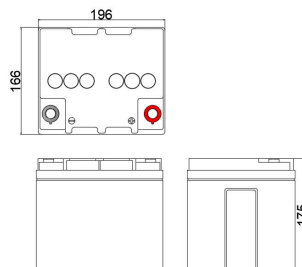

Outer Dimensions