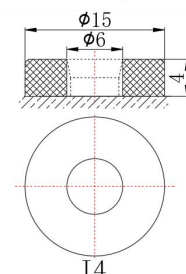

Terminal Type