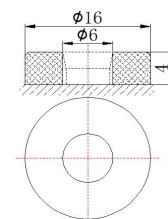

Terminal Type

I5-1