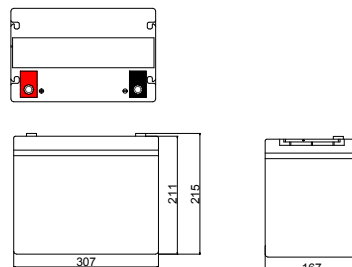

Outer Dimensions

Terminal Type

I5-1