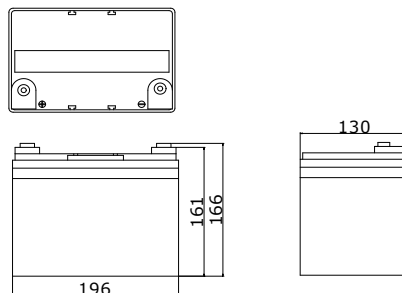

Outer Dimensions