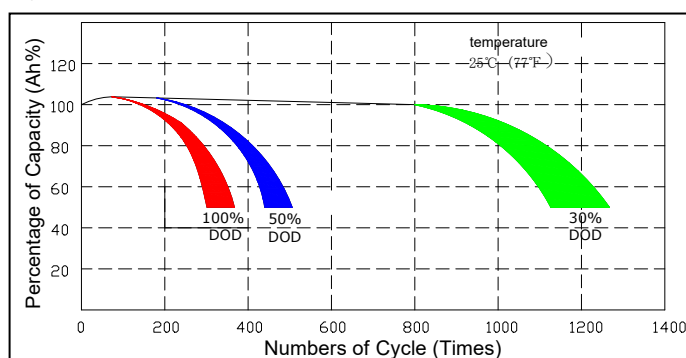

Terminal Type

Cycle Service Life