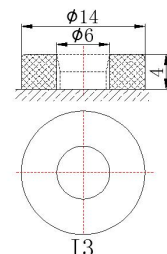

Terminal Type